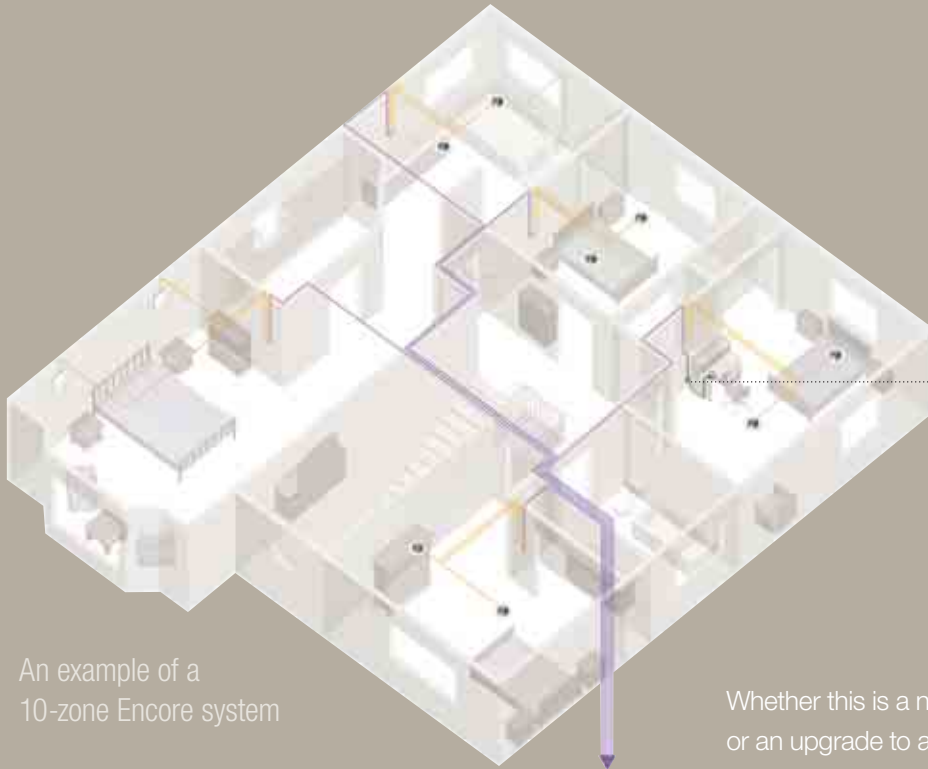

### Encore Remote (ENC-REM)

- Provides local control of system functions: source selection, volume control, mute and power
- Credit card size remote control
- Magnetic strip provides the ability to stick remote to metallic surfaces
- Includes battery

### Single-Head IR Emitter (2171-4)

- Repeats IR signals from keypads to source components
- Ten-foot cord with mini plug
- Adhesive back on emitter

### Encore Digital Audio Distribution System Kit (ENC-KIT-M)

- Standard 4-audio source, 4-zone system, expandable to 32 zones

(1) Audio Distribution Hub & Power Supply  
 (4) Encore Amplified Keypads  
 (4) Source Input Wall Plates

(1) H275 Universal Mounting Bracket  
 (1) Standard Remote  
 (4) IR Emitters

						
1 x ENC-HUB	4 x ENC-SWP	1 x H275	4 x ENC-DRS	1 x ENC-PS	1 x ENC-REM	1 x 2171-4

An example of a 10-zone Encore system

Local Input Wall Plate