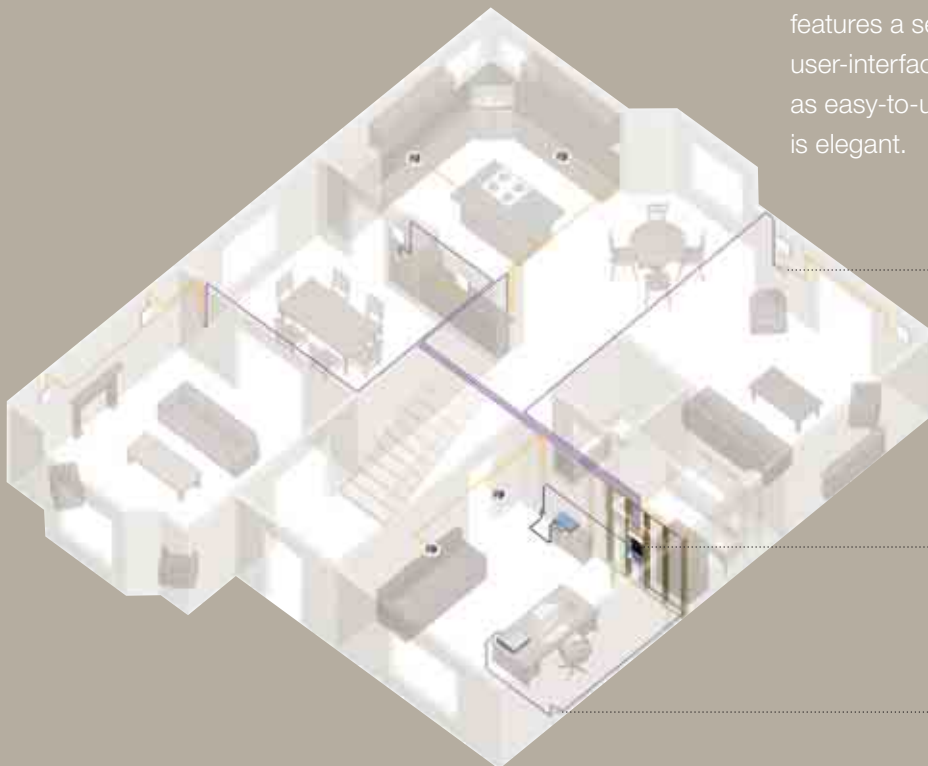

### Encore Digital Audio Distribution System Kit (ENC-KIT-M)

- Standard 4-audio source, 4-zone system, expandable to 32 zones

(1) Audio Distribution Hub & Power Supply  
 (4) Encore Amplified Keypads  
 (4) Source Input Wall Plates

(1) H275 Universal Mounting Bracket  
 (1) Standard Remote  
 (4) IR Emitters

						
1 x ENC-HUB	4 x ENC-SWP	1 x H275	4 x ENC-DRS	1 x ENC-PS	1 x ENC-REM	1 x 2171-4

An example of a 10-zone Encore system

Local Input Wall Plate

Whether this is a new in-home audio system, or an upgrade to an existing one, the Encore system is easy to install from scratch, or connect to an existing structured wire based system using single run CAT-5 wire.

## Wall to Wall or Room to Room...Encore Connects Them All

The Encore System Keypads blend into any home or office interior, with a stylish, non-intrusive look and features a self-intuitive user-interface that is as easy-to-use as it is elegant.