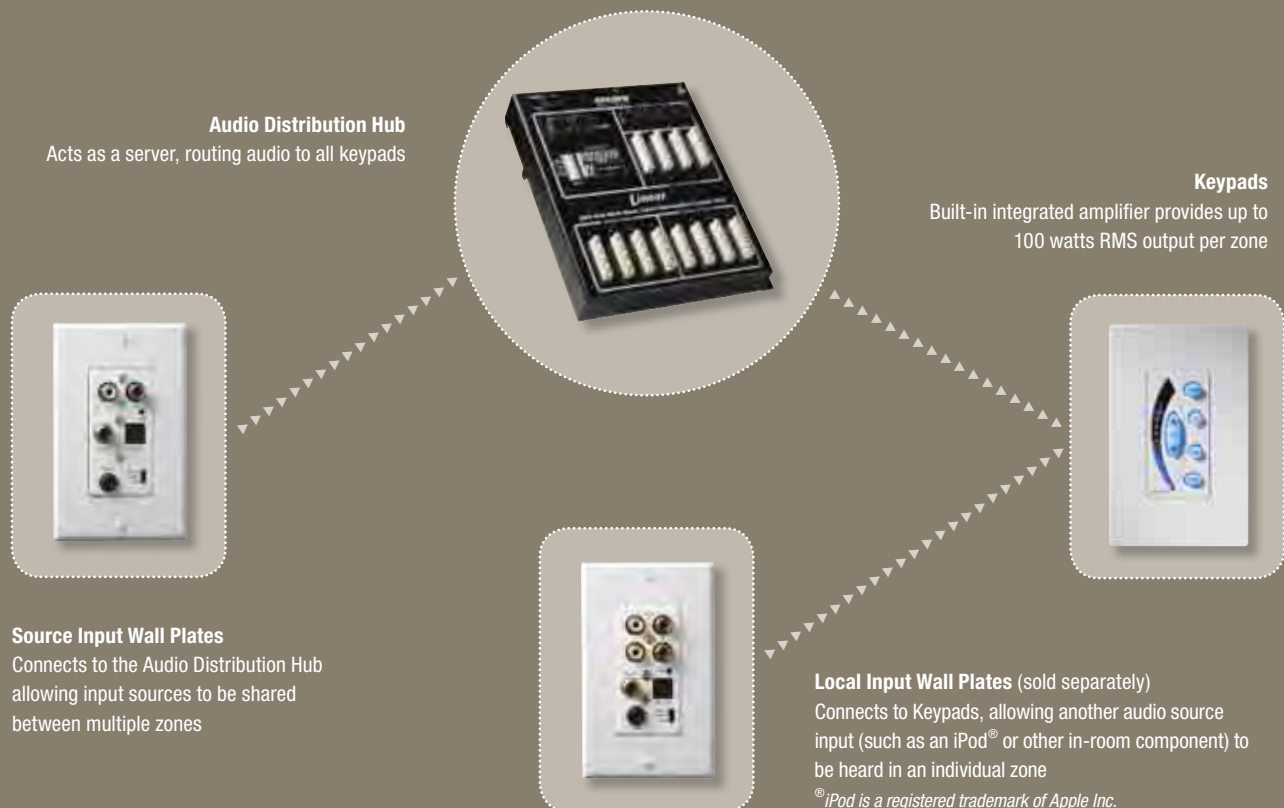

At the heart of the Encore System is its structured wire based Distribution Hub, featuring Linear's new DIGI-5 technology, a ground breaking, end-to-end solution for delivering high quality digital audio from multiple sources to different rooms.

Technology for the Discerning Listener

The result of years of research and development, DIGI-5 technology creates an outstanding multi-room audio system. Analog audio signals are converted to a high quality 24-bit digital format at the Source Input Wall Plates, and then routed through the Distribution Hub to the Keypads. Powerful amplifiers are built into the individual Keypads, surrounding listeners with bold, distortion-free sound.

It's like having a stereo system in every room, without the clutter of separate audio components. And with the ability to customize and control sound in each zone from any Keypad, Encore delivers exceptional flexibility and convenience.

In 2009, DIGI-5 technology won the Innovative House Technology Award (IHTA) for Multi-Room Audio/Video.

Connect the Encore Digital Audio Distribution System with ease using these four components: